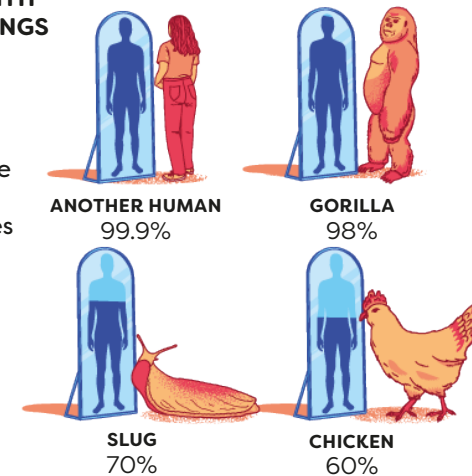

4 THE WORLD'S FASTEST RUNNERS

BRITANNICA'S ENCYCLOPEDIA INFOGRAPHICA

5 THE LENGTH OF TIME ANIMALS SLEEP IN A DAY

These alarm clocks show the length of time different animals sleep in a day. The inner and outer circles on the clockfaces each represent 12 hours.

6 HOW MUCH SNOT DO HUMANS MAKE?

Your body produces a lot of mucus each day—probably more than you realize! The cups drawn here represent one cup of snot and add up to the amount produced in 24 hours.

7 LOWEST RECORDED DEPTHS

UNDERWATER DEPTH
feet, ft

8 DNA WE SHARE WITH OTHER LIVING THINGS

The dark blue shading on the reflection in the mirror indicates the proportion of DNA each species shares with a human.

BRITANNICA'S ENCYCLOPEDIA INFOGRAPHICA

Congratulations! You have discovered how easy and fun infographics are. You can find more astonishing information about space, Earth, animals, humans, and technology through 200 infographics in *Britannica's Encyclopedia Infographica* now.