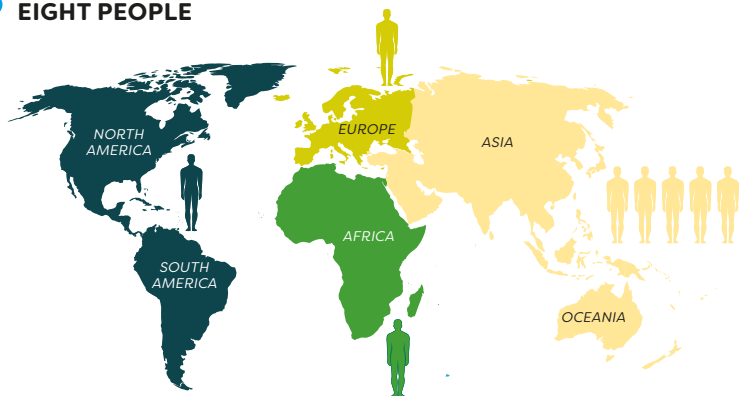

A

A cheetah can run up to **61** miles per hour (mph).

C

Uranus' largest moons are named Ariel, Oberon, Titania, and

B

As humans, we share% of our DNA with chickens!

D

The lowest recorded depth of a giant squid isft below sea level.

E

If you were to imagine the 8 billion people living in the world as just 8 people, of those people would live in the Americas.

Out now

BRITANNICA'S ENCYCLOPEDIA INFOGRAPHICA

1 THE MOONS OF URANUS

This infographic depicts the moons which orbit the planet Uranus. They are drawn to scale, meaning that the largest blue circles represent the largest moons.

2 THE LEGO AND HUMAN POPULATIONS OVER TIME

POPULATION
billions

The LEGO minifigure population likely overtook the human population **here**

3 THE WORLD AS EIGHT PEOPLE

Each figure represents
1 billion people

4 THE WORLD'S FASTEST RUNNERS

BRITANNICA'S ENCYCLOPEDIA INFOGRAPHICA

5 THE LENGTH OF TIME ANIMALS SLEEP IN A DAY

These alarm clocks show the length of time different animals sleep in a day. The inner and outer circles on the clockfaces each represent 12 hours.