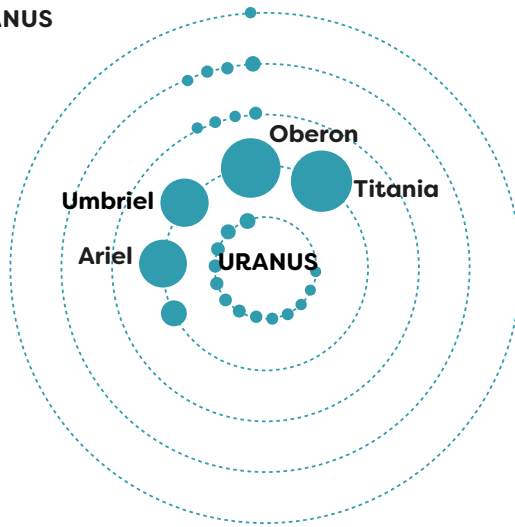

A

A cheetah can run up to **61** miles per hour (mph).

C

Uranus' largest moons are named Ariel, Oberon, Titania, and

B

As humans, we share% of our DNA with chickens!

D

The lowest recorded depth of a giant squid isft below sea level.

E

If you were to imagine the 8 billion people living in the world as just 8 people, of those people would live in the Americas.

Out now

BRITANNICA'S ENCYCLOPEDIA INFOGRAPHICA

1 THE MOONS OF URANUS

This infographic depicts the moons which orbit the planet Uranus. They are drawn to scale, meaning that the largest blue circles represent the largest moons.

2 THE LEGO AND HUMAN POPULATIONS OVER TIME

POPULATION
billions

The LEGO minifigure population likely overtook the human population **here**

3 THE WORLD AS EIGHT PEOPLE

Each figure represents
1 billion people

4 THE WORLD'S FASTEST RUNNERS

BRITANNICA'S ENCYCLOPEDIA INFOGRAPHICA

5 THE LENGTH OF TIME ANIMALS SLEEP IN A DAY

These alarm clocks show the length of time different animals sleep in a day. The inner and outer circles on the clockfaces each represent 12 hours.