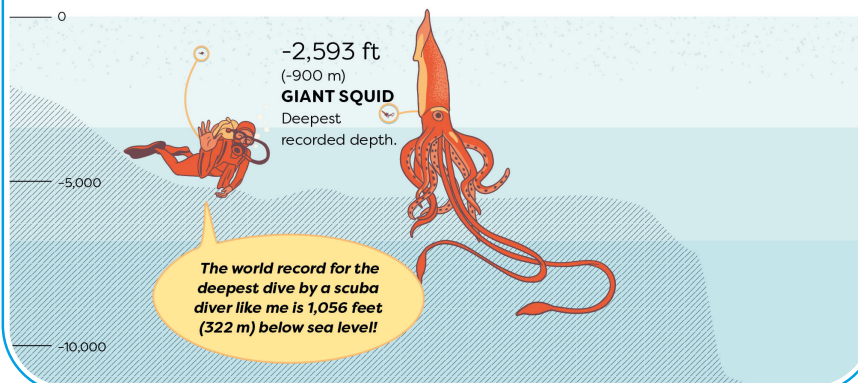

7 LOWEST RECORDED DEPTHS

UNDERWATER DEPTH
feet, ft