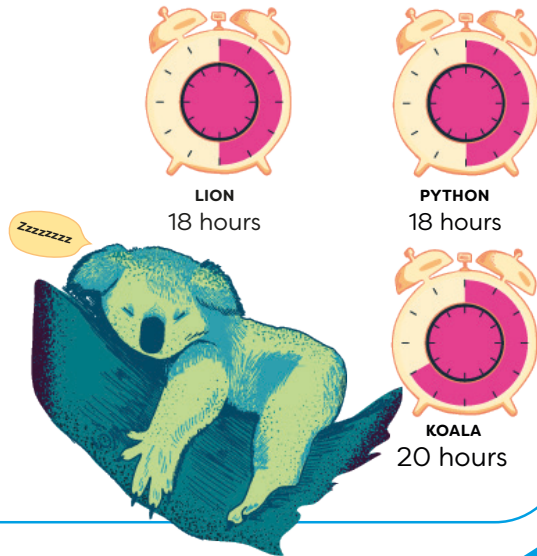

E

If you were to imagine the 8 billion people living in the world as just 8 people, of those people would live in the Americas.

Out now

BRITANNICA'S ENCYCLOPEDIA INFOGRAPHICA

1 THE MOONS OF URANUS

This infographic depicts the moons which orbit the planet Uranus. They are drawn to scale, meaning that the largest blue circles represent the largest moons.

2 THE LEGO AND HUMAN POPULATIONS OVER TIME

POPULATION
billions

The LEGO minifigure population likely overtook the human population **here**

3 THE WORLD AS EIGHT PEOPLE

Each figure represents
1 billion people

4 THE WORLD'S FASTEST RUNNERS

BRITANNICA'S ENCYCLOPEDIA INFOGRAPHICA

5 THE LENGTH OF TIME ANIMALS SLEEP IN A DAY

These alarm clocks show the length of time different animals sleep in a day. The inner and outer circles on the clockfaces each represent 12 hours.