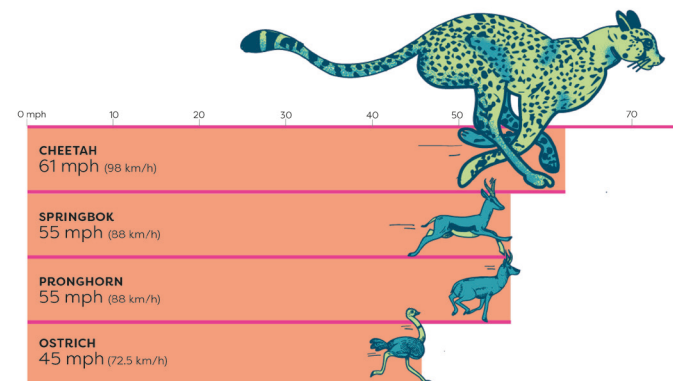

E

If you were to imagine the 8 billion people living in the world as just 8 people, of those people would live in the Americas.

Out now

BRITANNICA'S ENCYCLOPEDIA INFOGRAPHICA

1 THE MOONS OF URANUS

This infographic depicts the moons which orbit the planet Uranus. They are drawn to scale, meaning that the largest blue circles represent the largest moons.

2 THE LEGO AND HUMAN POPULATIONS OVER TIME

POPULATION
billions

The LEGO minifigure population likely overtook the human population **here**

3 THE WORLD AS EIGHT PEOPLE

Each figure represents
1 billion people

4 THE WORLD'S FASTEST RUNNERS

BRITANNICA'S ENCYCLOPEDIA INFOGRAPHICA

5 THE LENGTH OF TIME ANIMALS SLEEP IN A DAY

These alarm clocks show the length of time different animals sleep in a day. The inner and outer circles on the clockfaces each represent 12 hours.