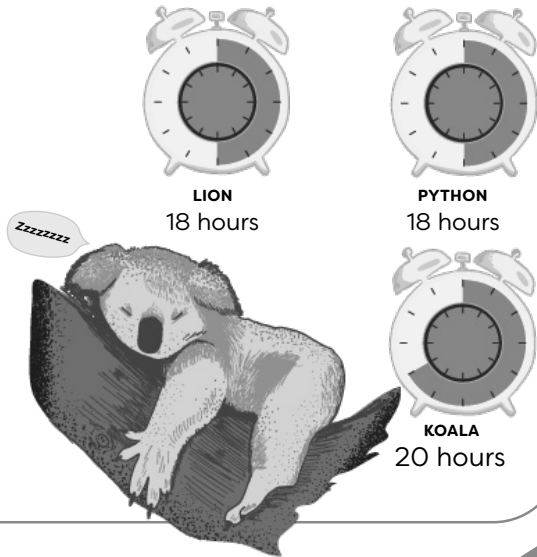

B
As humans, we share% of our DNA with chickens!

Out now

BRITANNICA'S ENCYCLOPEDIA INFOGRAPHICA

1 THE MOONS OF URANUS

This infographic depicts the moons which orbit the planet Uranus. They are drawn to scale, meaning that the largest blue circles represent the largest moons.

2 THE LEGO AND HUMAN POPULATIONS OVER TIME

POPULATION
billions

The LEGO minifigure population likely overtook the human population here

3 THE WORLD AS EIGHT PEOPLE

Each figure represents
1 billion people

4 THE WORLD'S FASTEST RUNNERS

BRITANNICA'S ENCYCLOPEDIA INFOGRAPHICA

5 THE LENGTH OF TIME ANIMALS SLEEP IN A DAY

These alarm clocks show the length of time different animals sleep in a day. The inner and outer circles on the clockfaces each represent 12 hours.