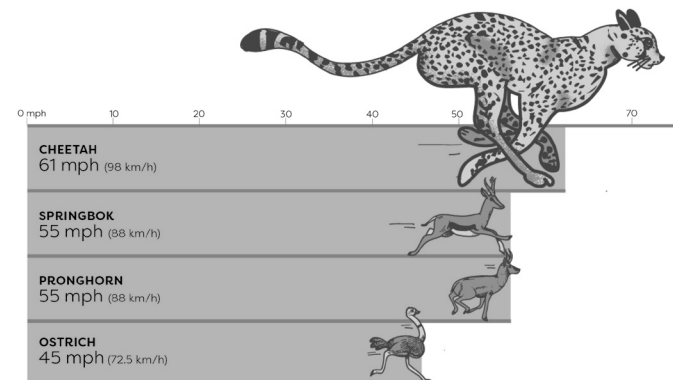

B
As humans, we share% of our DNA with chickens!

Out now

BRITANNICA'S ENCYCLOPEDIA INFOGRAPHICA

1 THE MOONS OF URANUS

This infographic depicts the moons which orbit the planet Uranus. They are drawn to scale, meaning that the largest blue circles represent the largest moons.

2 THE LEGO AND HUMAN POPULATIONS OVER TIME

POPULATION
billions

The LEGO minifigure population likely overtook the human population here

3 THE WORLD AS EIGHT PEOPLE

Each figure represents
1 billion people

4 THE WORLD'S FASTEST RUNNERS

BRITANNICA'S ENCYCLOPEDIA INFOGRAPHICA

5 THE LENGTH OF TIME ANIMALS SLEEP IN A DAY

These alarm clocks show the length of time different animals sleep in a day. The inner and outer circles on the clockfaces each represent 12 hours.