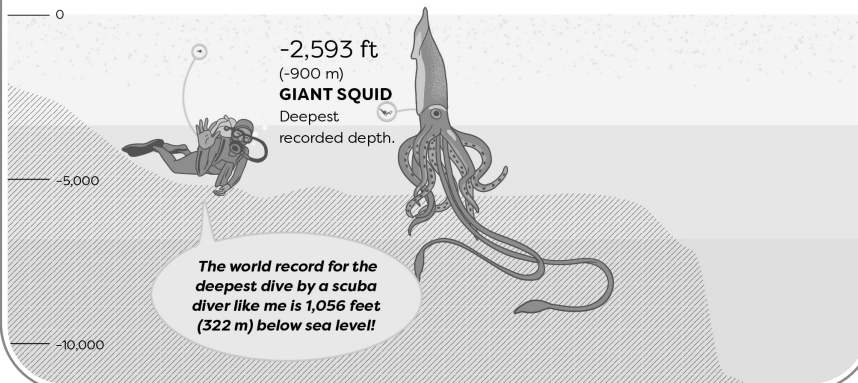

7 LOWEST RECORDED DEPTHS

UNDERWATER DEPTH
feet, ft