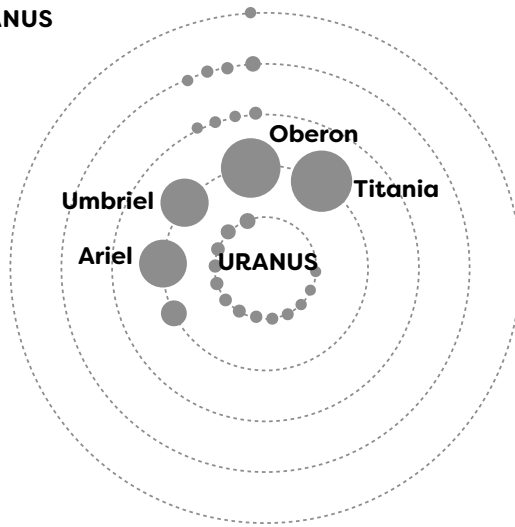

C
Uranus' largest moons are named Ariel, Oberon, Titania, and

E
If you were to imagine the 8 billion people living in the world as just 8 people, of those people would live in the Americas.

D
The lowest recorded depth of a giant squid isft below sea level.

B
As humans, we share% of our DNA with chickens!

Out now

BRITANNICA'S ENCYCLOPEDIA INFOGRAPHICA

1 THE MOONS OF URANUS

This infographic depicts the moons which orbit the planet Uranus. They are drawn to scale, meaning that the largest blue circles represent the largest moons.

2 THE LEGO AND HUMAN POPULATIONS OVER TIME

POPULATION
billions

The LEGO minifigure population likely overtook the human population here

3 THE WORLD AS EIGHT PEOPLE

Each figure represents
1 billion people

4 THE WORLD'S FASTEST RUNNERS

BRITANNICA'S ENCYCLOPEDIA INFOGRAPHICA

5 THE LENGTH OF TIME ANIMALS SLEEP IN A DAY

These alarm clocks show the length of time different animals sleep in a day. The inner and outer circles on the clockfaces each represent 12 hours.