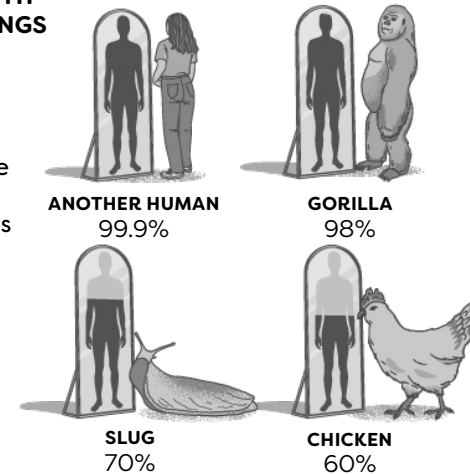

BRITANNICA'S ENCYCLOPEDIA INFOGRAPHICA

5 THE LENGTH OF TIME ANIMALS SLEEP IN A DAY

These alarm clocks show the length of time different animals sleep in a day. The inner and outer circles on the clockfaces each represent 12 hours.

6 HOW MUCH SNOT DO HUMANS MAKE?

Your body produces a lot of mucus each day—probably more than you realize! The cups drawn here represent one cup of snot and add up to the amount produced in 24 hours.

7 LOWEST RECORDED DEPTHS

UNDERWATER DEPTH
feet, ft

8 DNA WE SHARE WITH OTHER LIVING THINGS

The dark blue shading on the reflection in the mirror indicates the proportion of DNA each species shares with a human.

BRITANNICA'S ENCYCLOPEDIA INFOGRAPHICA

Congratulations! You have discovered how easy and fun infographics are. You can find more astonishing information about space, Earth, animals, humans, and technology through 200 infographics in *Britannica's Encyclopedia Infographica* now.