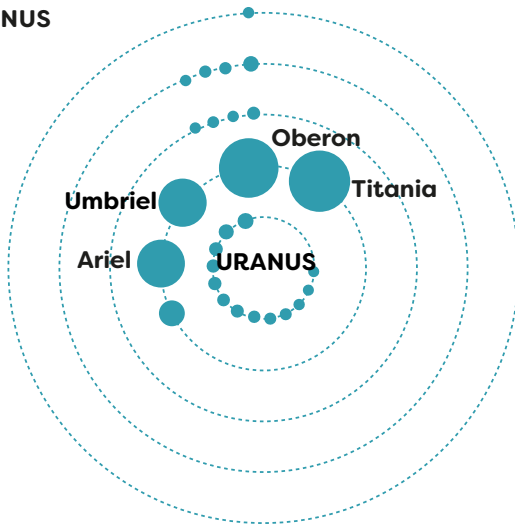

**H**

The population of LEGO mini figurines overtook the human population in .....

**TOTAL**

**8**

**F**

Your body produces about ..... cups of mucus every 24 hours.

**G**

Koalas sleep for ..... hours a day.

# BRITANNICA'S ENCYCLOPEDIA INFOGRAPHICA

## 1 THE MOONS OF URANUS

This infographic depicts the moons which orbit the planet Uranus. They are drawn to scale, meaning that the largest blue circles represent the largest moons.

## ANSWERS

**A**

A cheetah can run up to **98** kilometres per hour (km/h).

**B**

As humans, we share **60** % of our DNA with chickens!

Out now

**C**

Uranus' largest moons are named Ariel, Oberon, Titania and **UMBRIEL**.