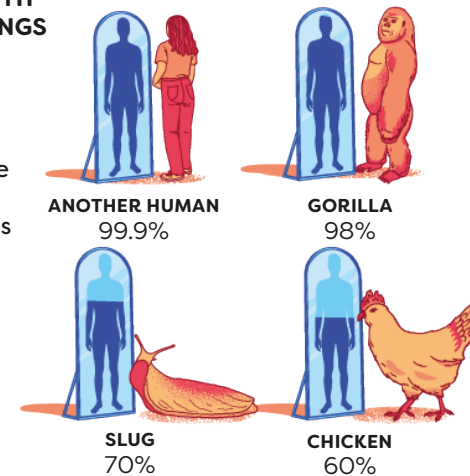

## 5 THE LENGTH OF TIME ANIMALS SLEEP IN A DAY

These alarm clocks show the length of time different animals sleep in a day. The inner and outer circles on the clockfaces each represent 12 hours.

## 6 HOW MUCH SNOT DO HUMANS MAKE?

Your body produces a lot of mucus each day – probably more than you realise! The cups drawn here represent one cup of snot and add up to the amount produced in 24 hours.

## 8 DNA WE SHARE WITH OTHER LIVING THINGS

The dark blue shading on the reflection in the mirror indicates the proportion of DNA each species shares with a human.