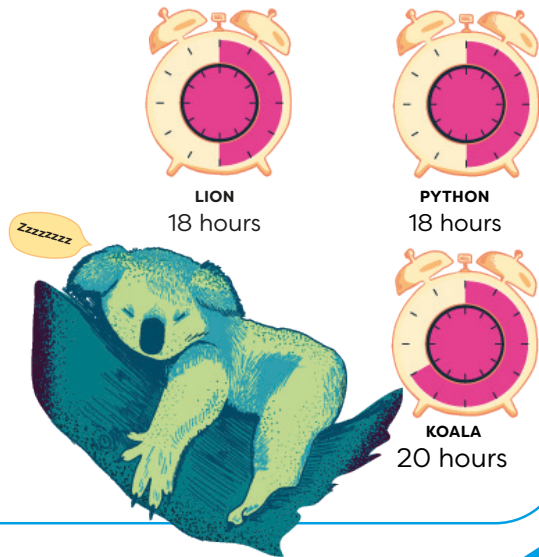

## 1 THE MOONS OF URANUS

This infographic depicts the moons which orbit the planet Uranus. They are drawn to scale, meaning that the largest blue circles represent the largest moons.

## 2 THE LEGO AND HUMAN POPULATIONS OVER TIME

POPULATION  
billions

The LEGO minifigure population likely overtook the human population **here**

## 3 THE WORLD AS EIGHT PEOPLE

Each figure represents  
1 billion people

## 5 THE LENGTH OF TIME ANIMALS SLEEP IN A DAY

These alarm clocks show the length of time different animals sleep in a day. The inner and outer circles on the clockfaces each represent 12 hours.