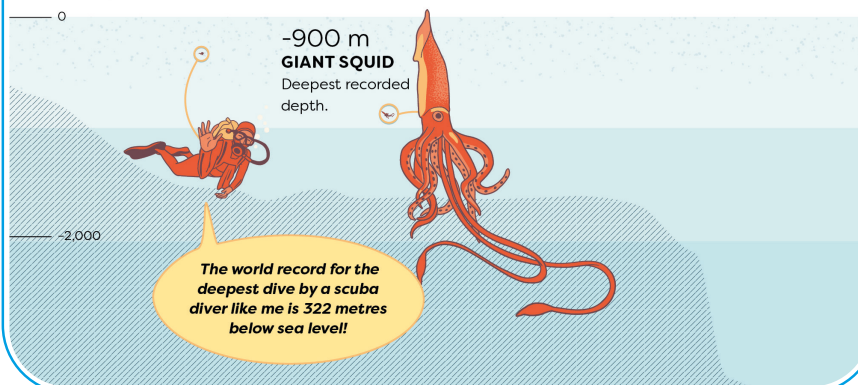

7 LOWEST RECORDED DEPTHS

UNDERWATER DEPTH
metres, m