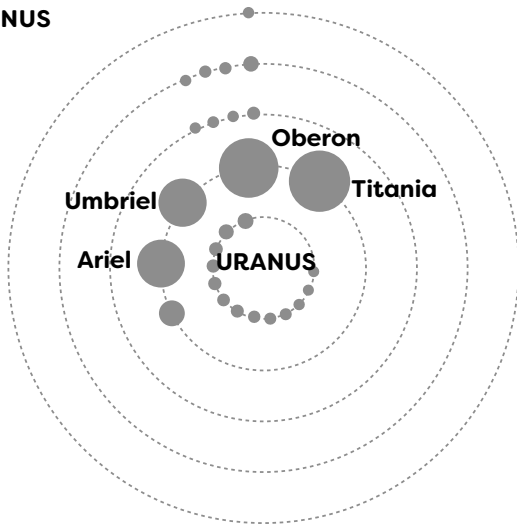

C
Uranus' largest moons are named Ariel, Oberon, Titania and

E
If you were to imagine the 8 billion people living in the world as just 8 people, of those people would live in the Americas.

D
The lowest recorded depth of a giant squid is metres below sea level.

B
As humans, we share% of our DNA with chickens!

Out now

BRITANNICA'S ENCYCLOPEDIA INFOGRAPHICA

1 THE MOONS OF URANUS

This infographic depicts the moons which orbit the planet Uranus. They are drawn to scale, meaning that the largest blue circles represent the largest moons.

2 THE LEGO AND HUMAN POPULATIONS OVER TIME

POPULATION
billions

3 THE WORLD AS EIGHT PEOPLE

4 THE WORLD'S FASTEST RUNNERS

BRITANNICA'S ENCYCLOPEDIA INFOGRAPHICA

5 THE LENGTH OF TIME ANIMALS SLEEP IN A DAY

These alarm clocks show the length of time different animals sleep in a day. The inner and outer circles on the clockfaces each represent 12 hours.

ANSWERS

A

A cheetah can run up to 98 kilometres per hour (km/h).

B

As humans, we share 60 % of our DNA with chickens!

C

Uranus' largest moons are named Ariel, Oberon, Titania and UMBRIEL.

D