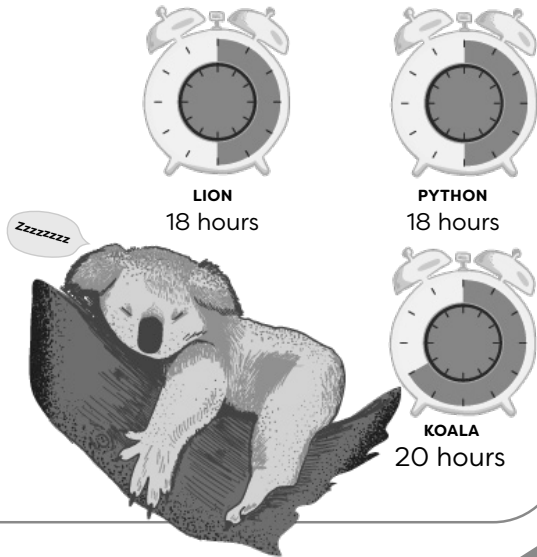

B
As humans, we share% of our DNA with chickens!

Out now

BRITANNICA'S ENCYCLOPEDIA INFOGRAPHICA

1 THE MOONS OF URANUS

This infographic depicts the moons which orbit the planet Uranus. They are drawn to scale, meaning that the largest blue circles represent the largest moons.

2 THE LEGO AND HUMAN POPULATIONS OVER TIME

POPULATION
billions

3 THE WORLD AS EIGHT PEOPLE

4 THE WORLD'S FASTEST RUNNERS

BRITANNICA'S ENCYCLOPEDIA INFOGRAPHICA

5 THE LENGTH OF TIME ANIMALS SLEEP IN A DAY

These alarm clocks show the length of time different animals sleep in a day. The inner and outer circles on the clockfaces each represent 12 hours.