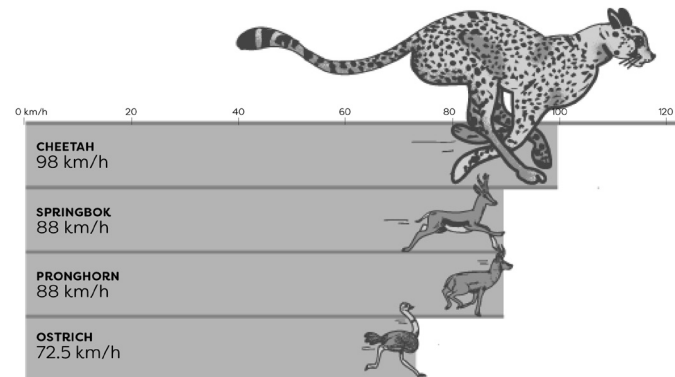

B
As humans, we share% of our DNA with chickens!

Out now

BRITANNICA'S ENCYCLOPEDIA INFOGRAPHICA

1 THE MOONS OF URANUS

This infographic depicts the moons which orbit the planet Uranus. They are drawn to scale, meaning that the largest blue circles represent the largest moons.

2 THE LEGO AND HUMAN POPULATIONS OVER TIME

POPULATION
billions

3 THE WORLD AS EIGHT PEOPLE

4 THE WORLD'S FASTEST RUNNERS

BRITANNICA'S ENCYCLOPEDIA INFOGRAPHICA

5 THE LENGTH OF TIME ANIMALS SLEEP IN A DAY

These alarm clocks show the length of time different animals sleep in a day. The inner and outer circles on the clockfaces each represent 12 hours.