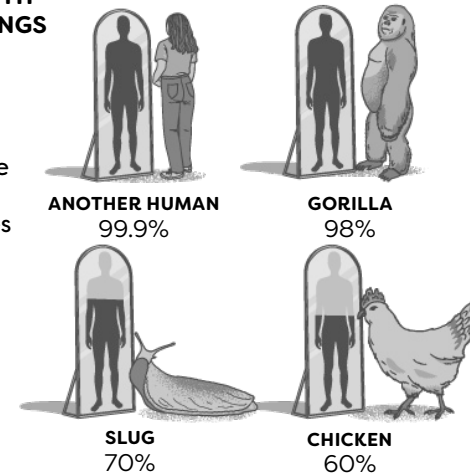

B
As humans, we share% of our DNA with chickens!

Out now

BRITANNICA'S ENCYCLOPEDIA INFOGRAPHICA

1 THE MOONS OF URANUS

This infographic depicts the moons which orbit the planet Uranus. They are drawn to scale, meaning that the largest blue circles represent the largest moons.

2 THE LEGO AND HUMAN POPULATIONS OVER TIME

POPULATION
billions

3 THE WORLD AS EIGHT PEOPLE

4 THE WORLD'S FASTEST RUNNERS

BRITANNICA'S ENCYCLOPEDIA INFOGRAPHICA

5 THE LENGTH OF TIME ANIMALS SLEEP IN A DAY

These alarm clocks show the length of time different animals sleep in a day. The inner and outer circles on the clockfaces each represent 12 hours.

6 HOW MUCH SNOT DO HUMANS MAKE?

Your body produces a lot of mucus each day – probably more than you realise! The cups drawn here represent one cup of snot and add up to the amount produced in 24 hours.

7 LOWEST RECORDED DEPTHS

UNDERWATER DEPTH
metres, m

8 DNA WE SHARE WITH OTHER LIVING THINGS

The dark blue shading on the reflection in the mirror indicates the proportion of DNA each species shares with a human.