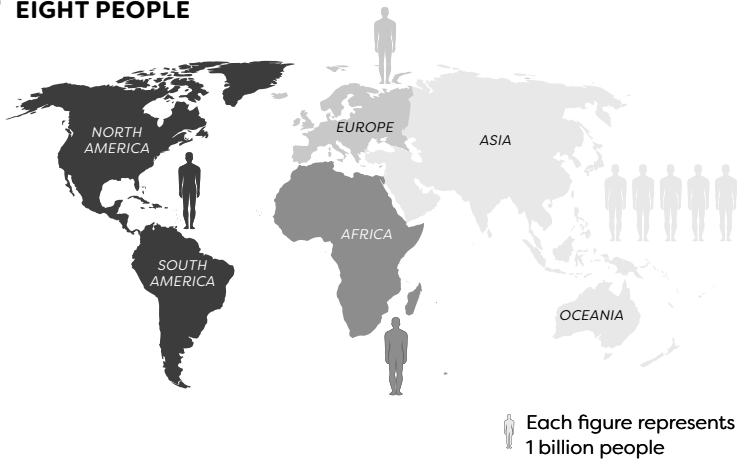

C
Uranus' largest moons are named Ariel, Oberon, Titania and

E
If you were to imagine the 8 billion people living in the world as just 8 people, of those people would live in the Americas.

D
The lowest recorded depth of a giant squid is metres below sea level.

B
As humans, we share% of our DNA with chickens!

Out now

BRITANNICA'S ENCYCLOPEDIA INFOGRAPHICA

1 THE MOONS OF URANUS

This infographic depicts the moons which orbit the planet Uranus. They are drawn to scale, meaning that the largest blue circles represent the largest moons.

2 THE LEGO AND HUMAN POPULATIONS OVER TIME

POPULATION
billions

3 THE WORLD AS EIGHT PEOPLE

4 THE WORLD'S FASTEST RUNNERS

BRITANNICA'S ENCYCLOPEDIA INFOGRAPHICA

5 THE LENGTH OF TIME ANIMALS SLEEP IN A DAY

These alarm clocks show the length of time different animals sleep in a day. The inner and outer circles on the clockfaces each represent 12 hours.